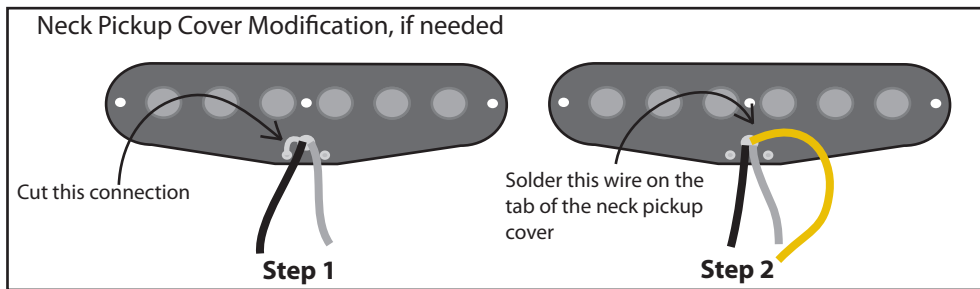

Output

- Position 1, Bridge Pickup
- Position 2, Bridge and Neck Pickup, Parallel
- Position 3, Bridge and Neck Pickup, Series
- Position 4, Neck

Reilander
CUSTOM GUITAR

www.reilandercustomguitar.com

© Reilander Custom Guitar. - All Rights Reserved

4 Way Wiring, Telecaster®

- Tone and Volume are active in all three positions
- Pots are 250k audio taper
- Treble bleed capacitor is .22µf
- 4 way switch needed in order to perform this mod